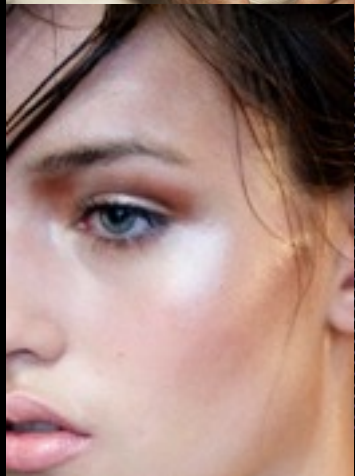

Marjorie Prime

Artists Repertory Theatre

Adriana Baer – Director

Gregory Pulver – Costume Design

Walter

Marjorie- I. 1

Marjorie I. 2 – (after nap)

Marjorie I. 3 – (after hospita)

Marjorie Prime – II.1

Tess - 1.2

Tess – I. 3 (after hospital)

Tess - II. 1

Tess - 11.2

Tess Prime

Jon - 1.2

Jon - I.3 (after hospital)